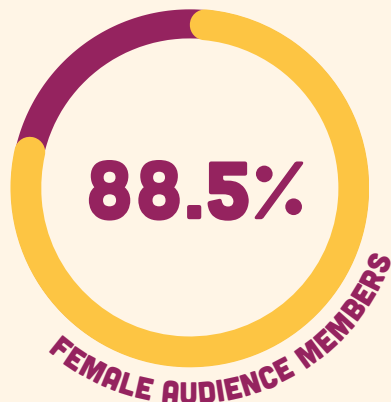

AUDIENCE DATA

'Sit With Us' was first held during Refugee Week 2021 at Convention House, Leeds. Covid-19 restrictions were in place and the installation was open to 3 visitors for 30 minutes at a time. Sit With Us has since been part of CLAYground 2021 and Yorkshire Integration Festival 2022.

Sit With Us was developed with 45 participants across 17 free to access workshops.

118 AUDIENCE MEMBERS VISITED THE INSTALLATION ACROSS 7 DAYS

919 ONLINE AUDIENCE MEMBERS VISITED THE VIRTUAL INSTALLATION ON MAFWA'S WEBSITE