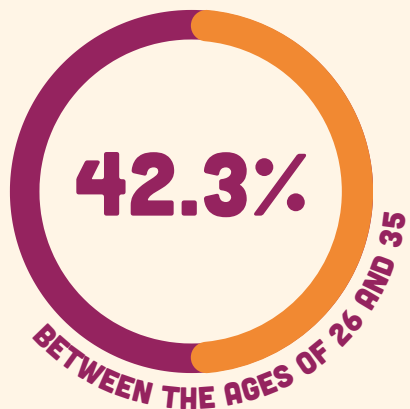

AUDIENCE DATA

'Sit With Us' was first held during Refugee Week 2021 at Convention House, Leeds. Covid-19 restrictions were in place and the installation was open to 3 visitors for 30 minutes at a time. Sit With Us has since been part of CLAYground 2021 and Yorkshire Integration Festival 2022.

Sit With Us was developed with 45 participants across 17 free to access workshops.

118 AUDIENCE MEMBERS VISITED THE INSTALLATION ACROSS 7 DAYS

919 ONLINE AUDIENCE MEMBERS VISITED THE VIRTUAL INSTALLATION ON MAFWA'S WEBSITE