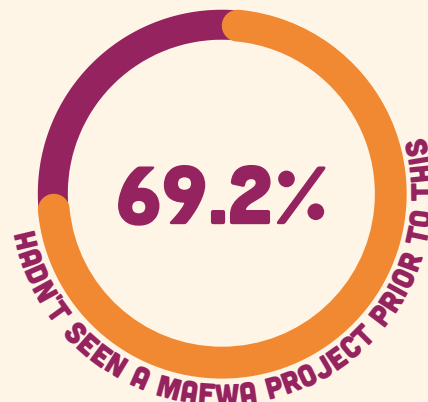

AUDIENCE DATA

'Sit With Us' was first held during Refugee Week 2021 at Convention House, Leeds. Covid-19 restrictions were in place and the installation was open to 3 visitors for 30 minutes at a time. Sit With Us has since been part of CLAYground 2021 and Yorkshire Integration Festival 2022.

Sit With Us was developed with 45 participants across 17 free to access workshops.

118 AUDIENCE MEMBERS VISITED THE INSTALLATION ACROSS 7 DAYS

919 ONLINE AUDIENCE MEMBERS VISITED THE VIRTUAL INSTALLATION ON MAFWA'S WEBSITE