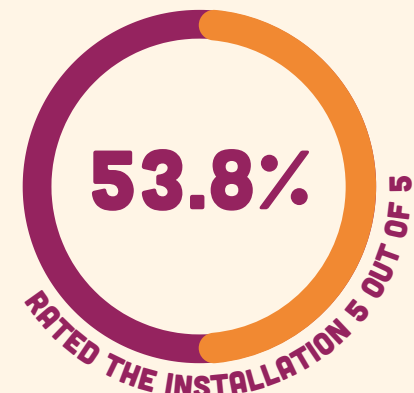

AUDIENCE DATA

'Sit With Us' was first held during Refugee Week 2021 at Convention House, Leeds. Covid-19 restrictions were in place and the installation was open to 3 visitors for 30 minutes at a time. Sit With Us has since been part of CLAYground 2021 and Yorkshire Integration Festival 2022.

Sit With Us was developed with 45 participants across 17 free to access workshops.

118 AUDIENCE MEMBERS VISITED THE INSTALLATION ACROSS 7 DAYS

919 ONLINE AUDIENCE MEMBERS VISITED THE VIRTUAL INSTALLATION ON MAFWA'S WEBSITE